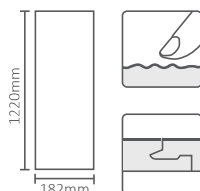

Perfis | Profiles | Profils
Forest Oak

Rodapés | Skirtings | Plinthes
Forest Oak

Poro "Real Wood"
"Real Wood" Texture
Texture "Real Wood"

Micro Bisel
Micro Bevel
Micro Biseau