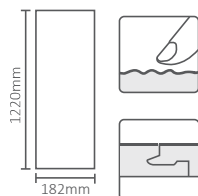

Perfis | Profiles | Profils
Bohemian Walnut

Rodapés | Skirtings | Plinthes
Bohemian Walnut

Poro "Real Wood"
"Real Wood" Texture
Texture "Real Wood"

Micro Bisel
Micro Bevel
Micro Biseau