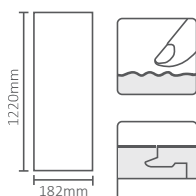

Perfis | Profiles | Profils
Urban Oak

Rodapés | Skirtings | Plinthes
Urban Oak

Poro "Real Wood"
"Real Wood" Texture
Texture "Real Wood"

Micro Bisel
Micro Bevel
Micro Biseau