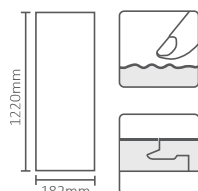

Ref: 40.0518.007.001

Perfis | Profiles | Profils  
Forest Oak

Rodapés | Skirtings | Plinthes  
Forest Oak

Poro "Real Wood"  
"Real Wood" Texture  
Texture "Real Wood"

Micro Bisel  
Micro Bevel  
Micro Biseau